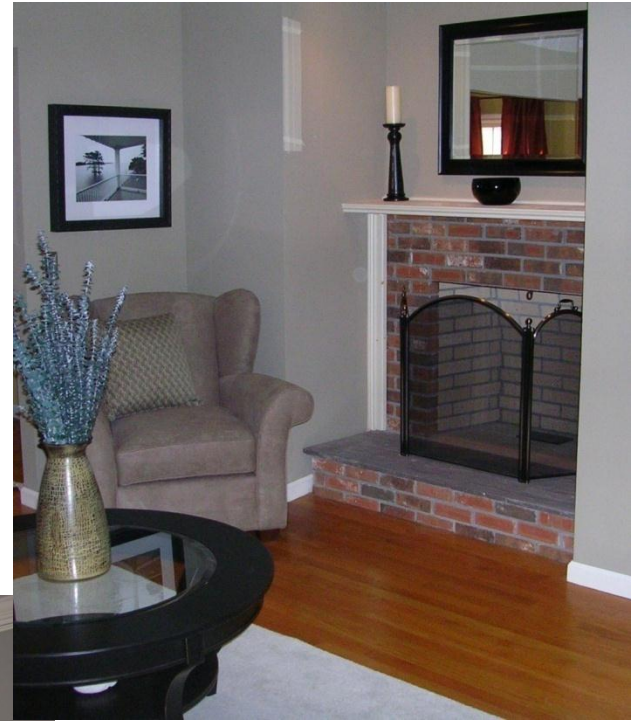

AtWell STAGEDHOME

This beautiful 4-bedroom colonial in Wallingford Connecticut sells in 6 months for just 15k under its 550k asking price. This project is unique, as the consultation takes place long-distance, using just the homeowner's digital photos. **AtWell Staged Home** advises the homeowner in making easy, economical, yet effective updates and improvements.

Susan Atwell, President
(914) 525-0454
Susan@AtWellStagedHome.com
AtWellStagedHome.com

The logo for AtWell Staged Home features a red house silhouette above the text "AtWell" in a large, red, serif font, with "STAGED HOME" in a smaller, red, sans-serif font below it.